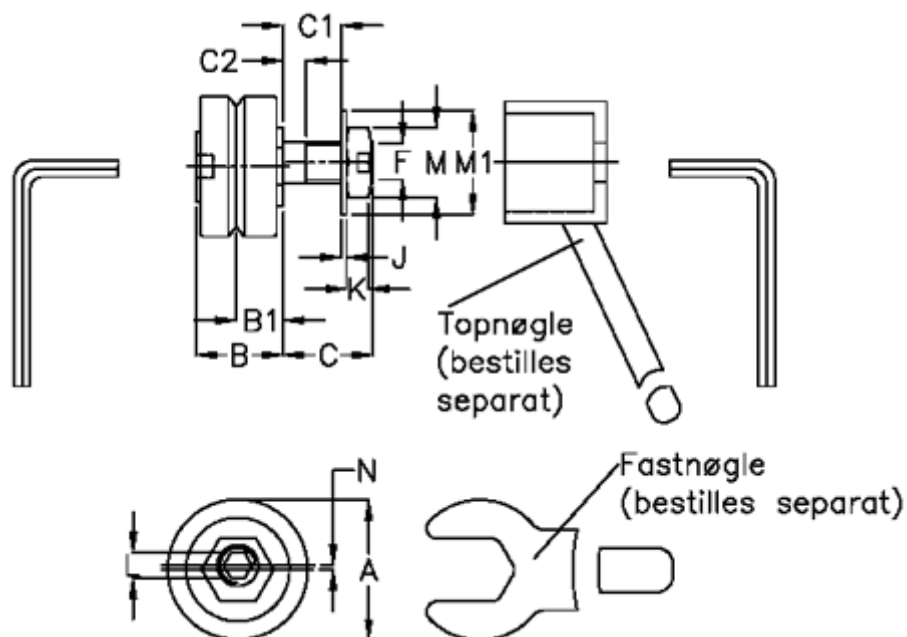

Article number: 057153202504

Description: HEPCO GV3 bearing LJ 25 ENS
Standard With Long Stud

Measures

a = 25.0	K = 5.0
B = 16.6	M = 13
B1 = 9.00	M1 = 17
C = 9.8	O = 8
C1 = 3.8	P = 13
C2 = 3.4	Weight kg/1000 = 0.048
F = M8 x 1	
J = 1.00	